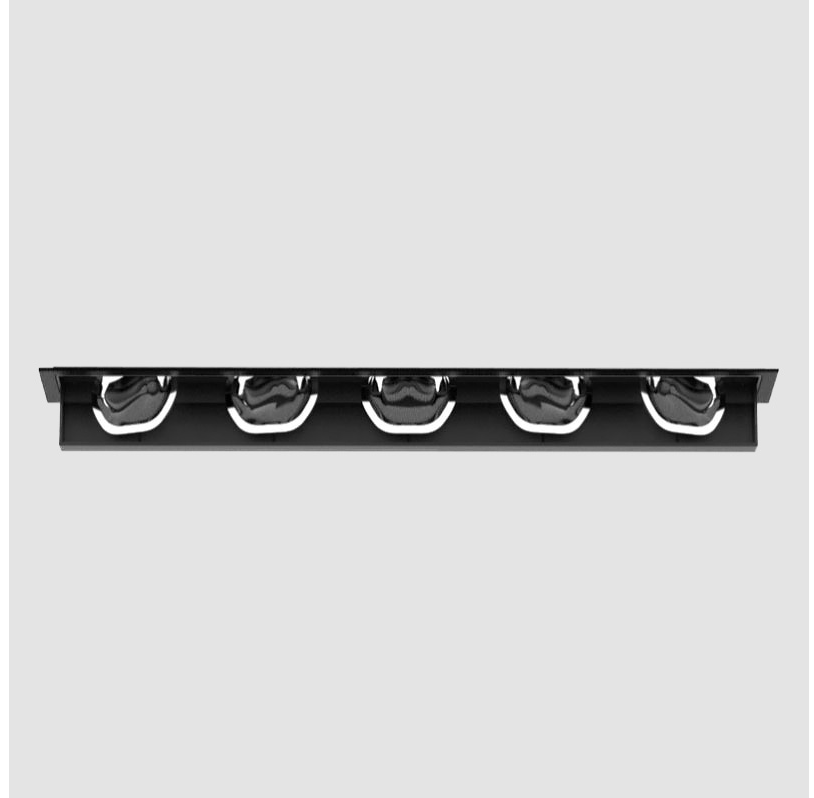

GENERAL

Series: Magiq Wallwash
Brand: Prolicht
Division: Architectural
Mounting Type: Trimless
Mounting Location: Ceiling
Subcategory: Wallwash

PHYSICAL

Shape: Rectangle
Length (mm): 267
Length (in): 10 ½
Width (mm): 36
Width (in): 1 ⅞
Height (mm): 64
Height (in): 2 ½
Ceiling Thickness (mm): 12.5
Ceiling Thickness (in): 1/2
Min. Recessing Depth (mm): 100
Min. Recessing Depth (in): 3 ⅙
Light Distribution: Asymmetric
Weight (kg): 0.943
Weight (lbs): 2.08
Holder Finish: WHI / BLK
Fixture Material: Aluminum Die Cast
Cut-out Measurements: 273mm / 10 ¾" x 42mm / 1 5/8"
Upon Request: Unique Ceiling Thickness

ELECTRICAL

Lamp Type: LED (Zhaga Standard)
Input Wattage (W): 33.4
Total Output Wattage (W): 29.6
Dimming: Tri-Mode (Non-Dimming and Phase Dimming (120Vac only) and 0-10V Dimming)
Driver Included: Yes
Driver Location: Remote
Driver Type: Constant Current - Universal
Driver Class: Class 1
Input Voltage (V): 120 - 277
Constant Current (MA): 500

LED

Number of LEDs: 5
Color Temperature (°K): 2700 / 3000 / 3500 / 4000
Max. Delivered Lumen (lm): 2145 / 2339 / 2145 / 2443
Nominal Lumen (lm): 2375 / 2590 / 2375 / 2705
CRI: >90 CRI
Lamp Life (hrs): 50000
Upon Request: Special Color Temperature

OPTICAL

Reflector: Asymmetric
Upon Request: Special Beam Angles

RATINGS AND CERTIFICATIONS

Certified By: CSA Certified to UL and CSA Standards
IP rating: IP20

100mm
3 15/16"

12 ½ mm
½"

270mm x 38mm
10 5/8" x 1 1/2"