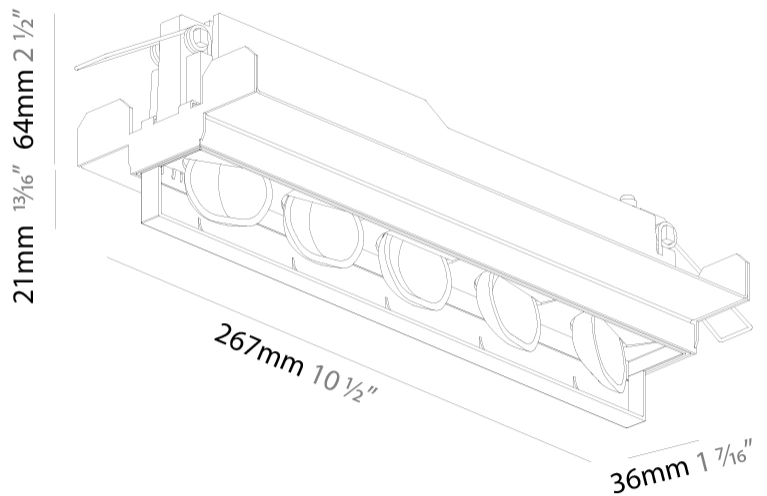

GENERAL

Series: Magiq Wallwash
Brand: Prolicht
Division: Architectural
Mounting Type: Trimless
Mounting Location: Ceiling
Subcategory: Wallwash

PHYSICAL

Shape: Rectangle
Length (mm): 267
Length (in): 10 ½
Width (mm): 36
Width (in): 1 ⅞
Height (mm): 64
Height (in): 2 ½
Ceiling Thickness (mm): 12.5
Ceiling Thickness (in): 1/2
Min. Recessing Depth (mm): 100
Min. Recessing Depth (in): 3 ⅙
Light Distribution: Asymmetric
Weight (kg): 0.943
Weight (lbs): 2.08
Holder Finish: WHI / BLK
Fixture Material: Aluminum Die Cast
Cut-out Measurements: 273mm / 10 ¾" x 42mm / 1 5/8"
Upon Request: Unique Ceiling Thickness

ELECTRICAL

Lamp Type: LED (Zhaga Standard)
Input Wattage (W): 33.4
Total Output Wattage (W): 29.6
Dimming: Tri-Mode (Non-Dimming and Phase Dimming (120Vac only) and 0-10V Dimming)
Driver Included: Yes
Driver Location: Remote
Driver Type: Constant Current - Universal
Driver Class: Class 1
Input Voltage (V): 120 - 277
Constant Current (MA): 500

LED

Number of LEDs: 5
Color Temperature (°K): 2700 / 3000 / 3500 / 4000
Max. Delivered Lumen (lm): 2145 / 2339 / 2145 / 2443
Nominal Lumen (lm): 2375 / 2590 / 2375 / 2705
CRI: >90 CRI
Lamp Life (hrs): 50000
Upon Request: Special Color Temperature

OPTICAL

Reflector: Asymmetric
Upon Request: Special Beam Angles

RATINGS AND CERTIFICATIONS

Certified By: CSA Certified to UL and CSA Standards
IP rating: IP20

100mm
3 15/16"

12 ½ mm
½"

270mm x 38mm
10 5/8" x 1 1/2"